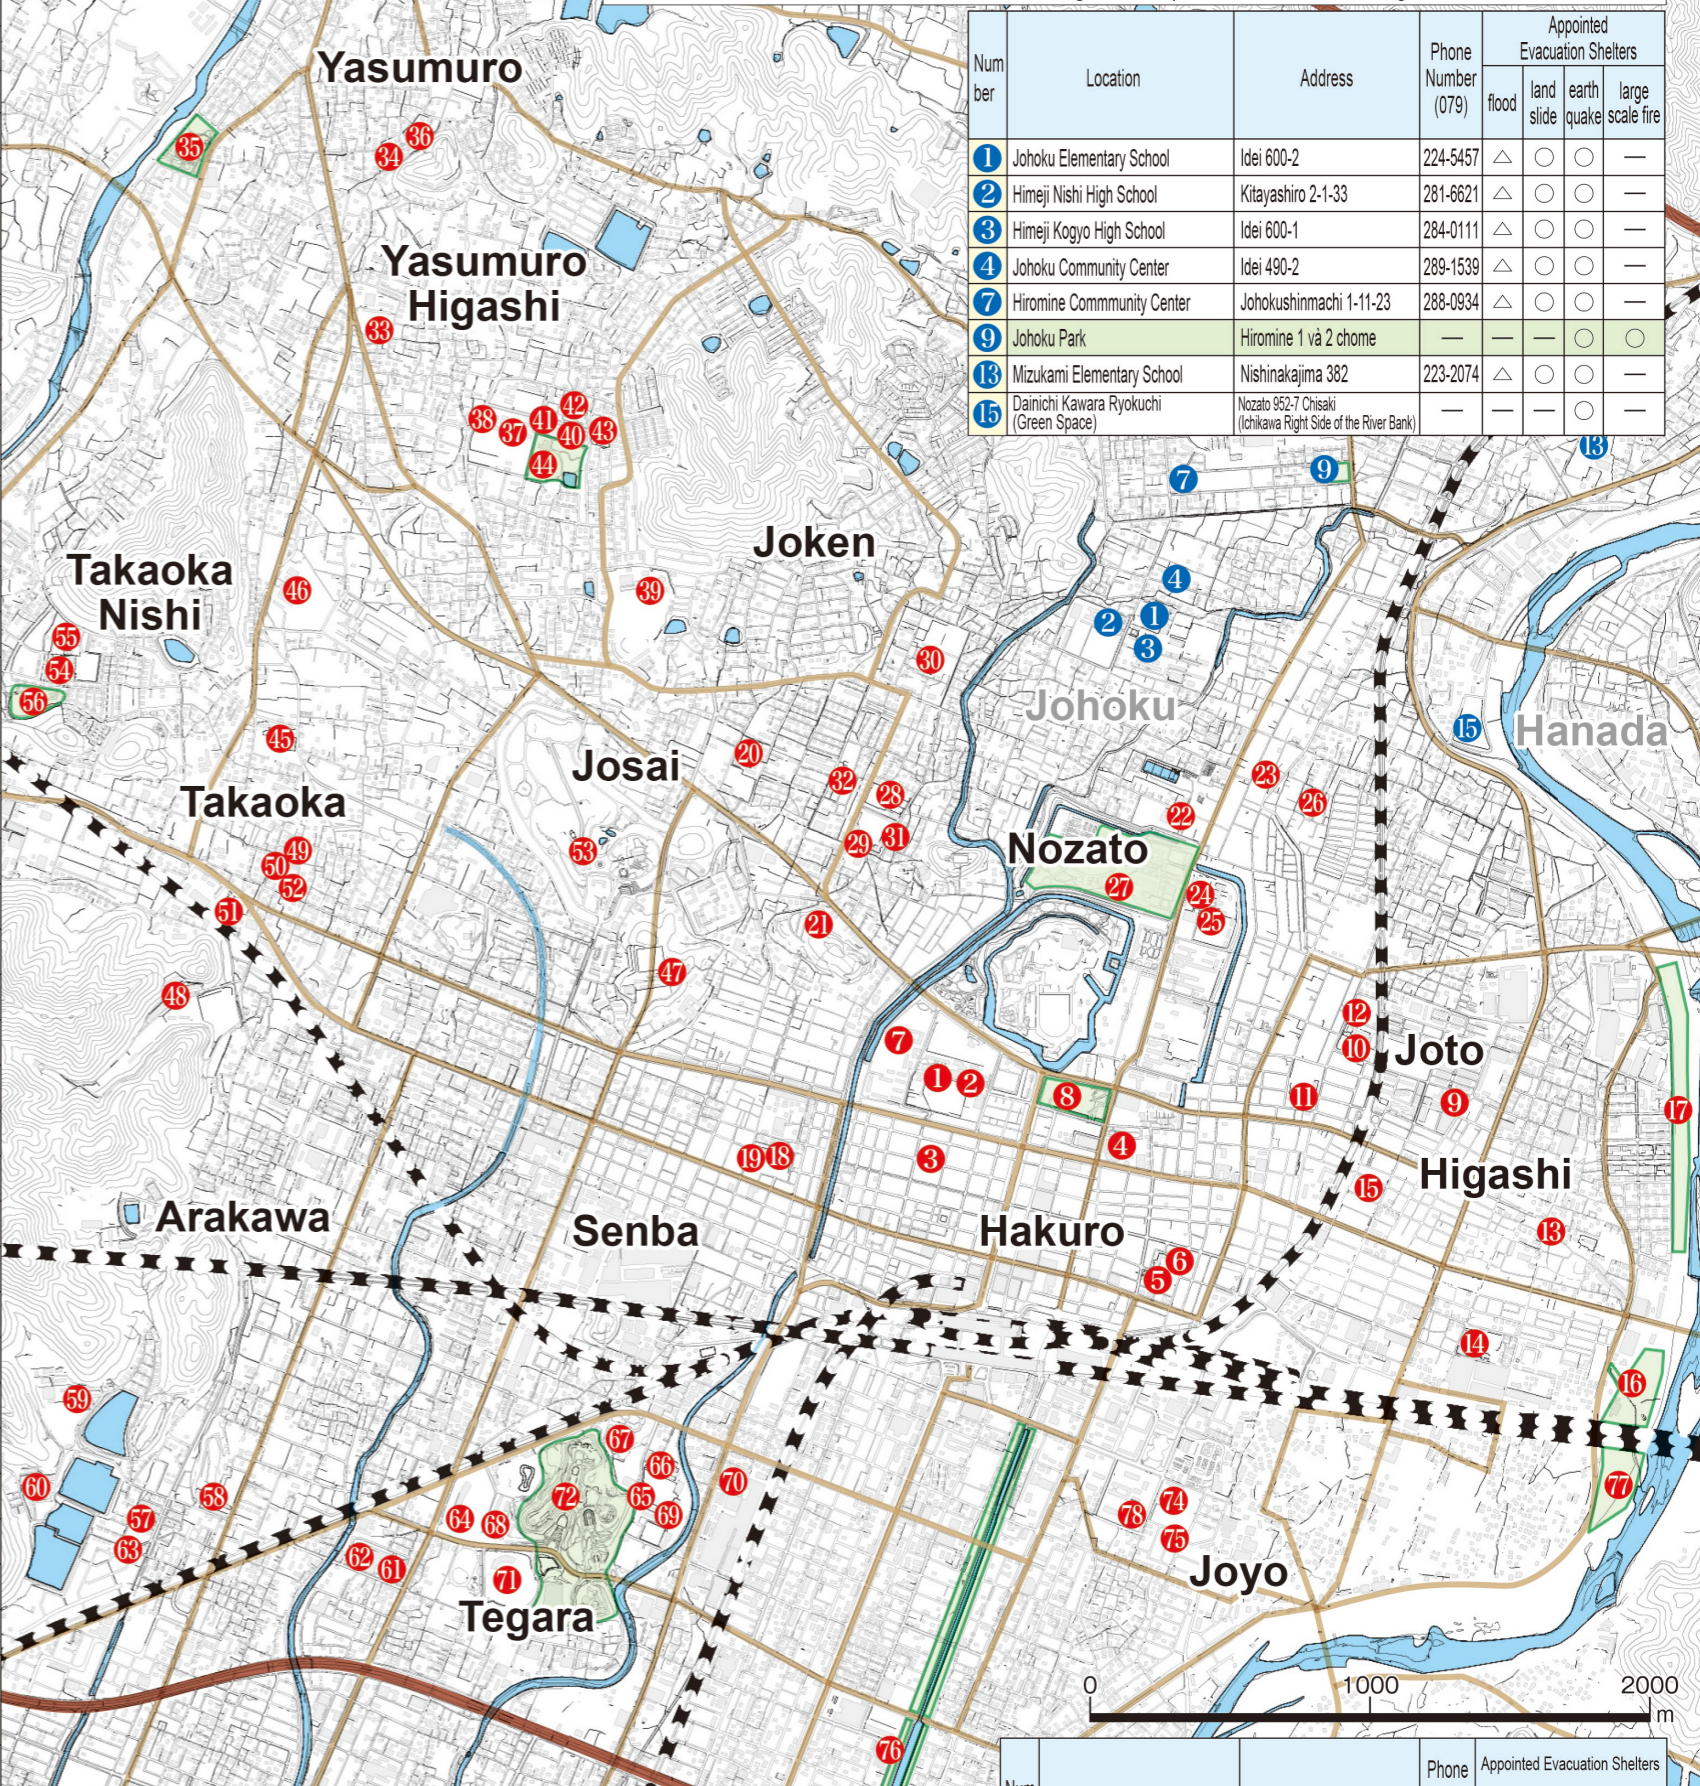

Himeji City Crisis Management Office TEL.079-221-2200
Updated March 2017

Appointed Evacuation Shelters vary depending on disasters. Please use the appropriate evacuation shelter for each disaster.

Appointed Evacuation Shelters are locations to seek refuge in the case of imminent danger, and vary in suitability based on disasters like floods, landslides, storm surges, earthquakes, tsunamis, and large scale fires.

Number	Location	Address	Phone Number (079)	Appointed Evacuation Shelters			
				flood	land slide	earth quake	large scale fire
1	Johoku Elementary School	Idei 600-2	224-5457	△	○	○	—
2	Himeji Nishi High School	Kitayashiro 2-1-33	281-6621	△	○	○	—
3	Himeji Kogyo High School	Idei 600-1	284-0111	△	○	○	—
4	Johoku Community Center	Idei 490-2	289-1539	△	○	○	—
7	Hiromine Community Center	Johokushinmachi 1-11-23	288-0934	△	○	○	—
9	Johoku Park	Hiromine 1 va 2 chome	—	—	—	○	○
13	Mizukami Elementary School	Nishinakajima 382	223-2074	△	○	○	—
15	Dainichi Kawara Ryokuchi (Green Space)	Nozato 952-7 Chisaki (Ichikawa Right Side of the River Bank)	—	—	—	○	○

Number	Location	Address	Phone Number (079)	Appointed Evacuation Shelters				
				flood	land slide	earth quake	tsunami	large scale fire
32	Shikama Nishi Middle School	Shikama-ku, Kamae 2-93	235-5878	△	○	○	○	—
34	Tsuda Park	Shikama-ku, Kamae 2-179 Hoka	—	—	—	○	○	○

① Sites are listed by area. Please take the opportunity to find the emergency shelters that are easiest to access for you.
② Appointed Evacuation Shelters are marked on the legend as 「○」 for suitable to use and 「△」 for not suitable to use.
• During flooding and storm surges, in some cases, first floors of shelters marked as △ may be unusable.
* Flooding is when Ichikawa and other major rivers overflow.
• In the case of a landslide, for shelters marked as △: seek refuge on the 3rd floor and above, away from slopes, for shelters marked as △: only the gymnasium can be used.
* When a landslide disaster occurs, a landslide disaster warning will be released.
③ Locations marked in green on the table are large scale evacuation sites and correspond with the green areas on the map.