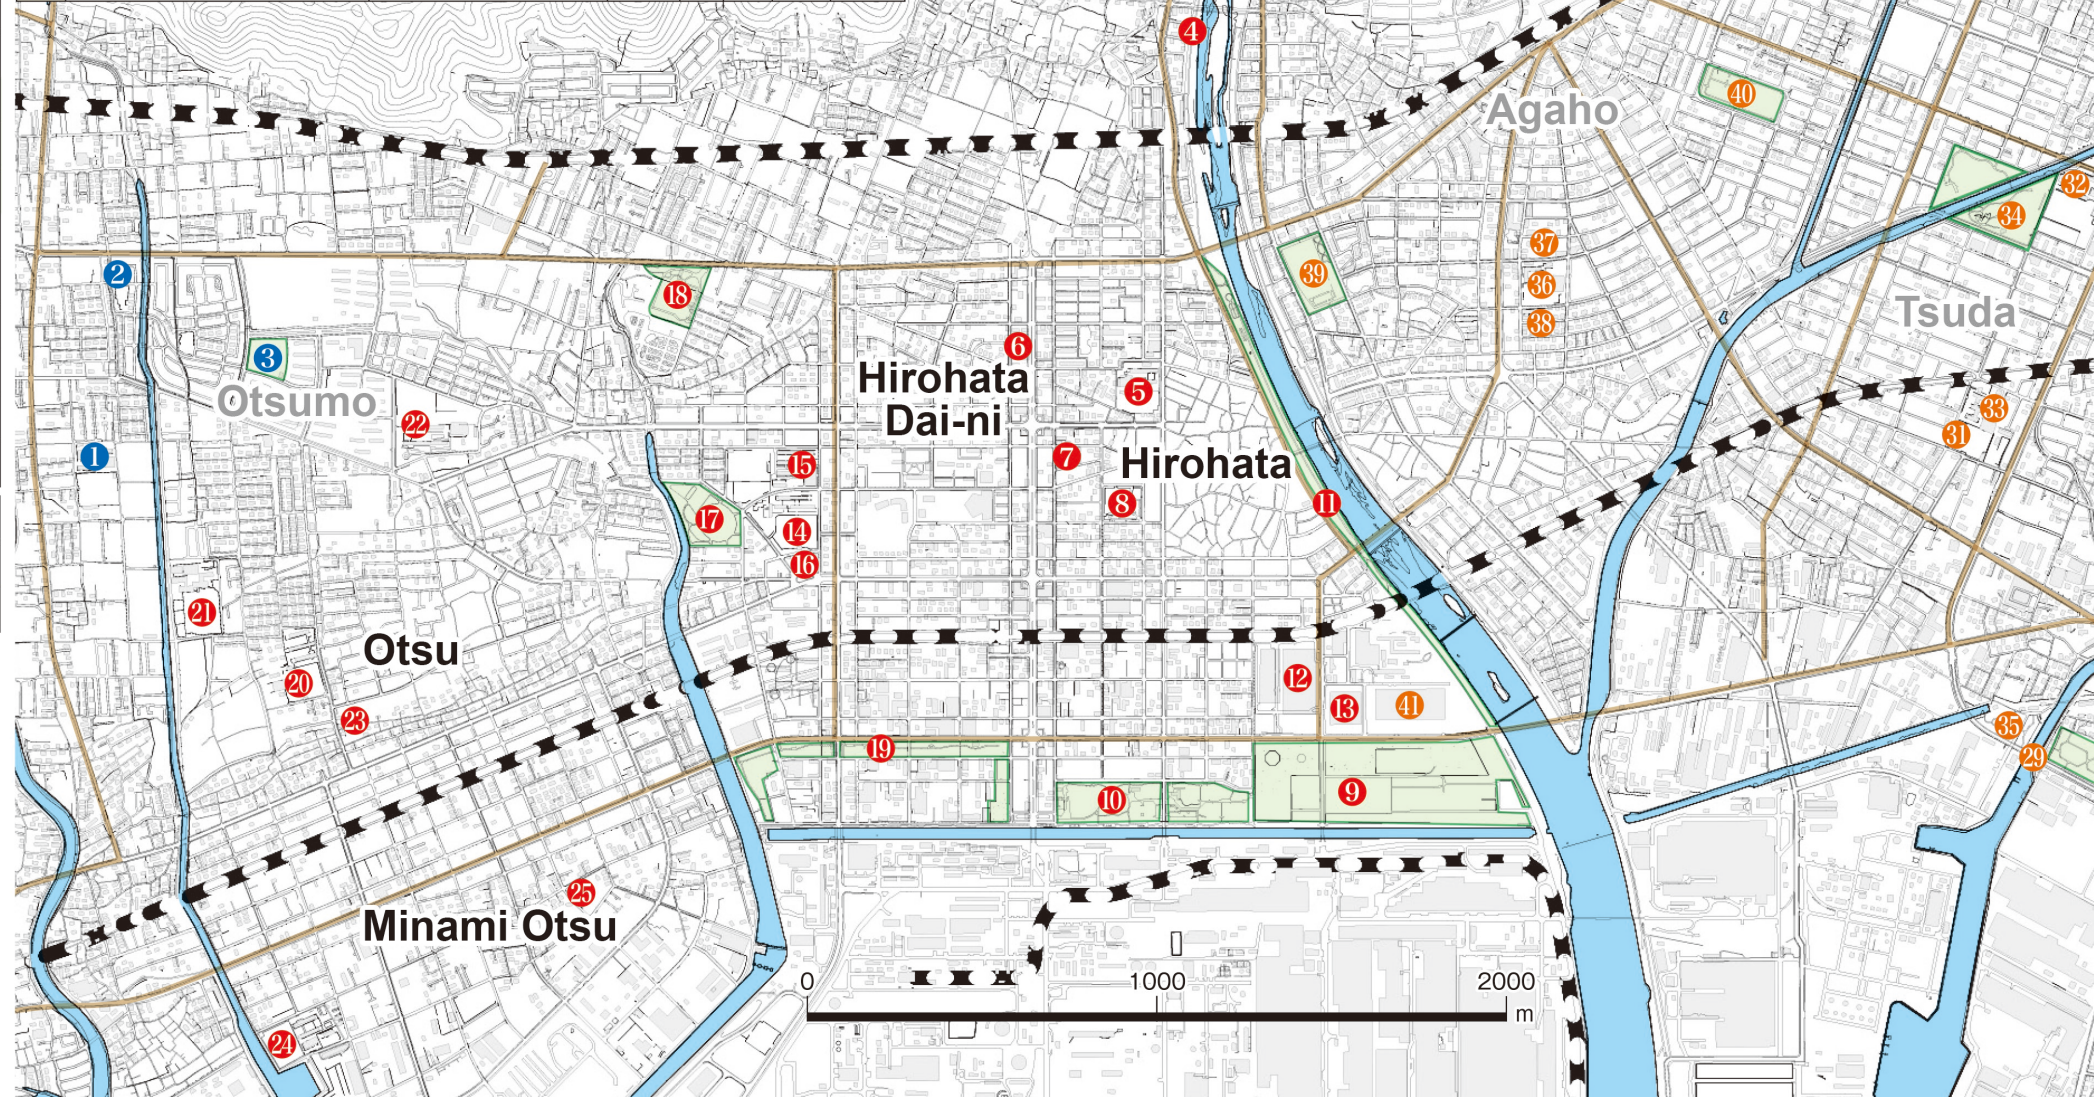

Number	Location	Address	Phone Number (079)	Appointed Evacuation Shelters			
				flood	land slide	earth quake	large scale fire
48	Kotogaoka High School	Imajuku 668	292-4925	×	×	○	—
51	Takaoka Dai-ichi Park	Nishi Imajuku 3-633-11 Hoka	—	—	—	○	—
57	Arakawa Kindergarten	Chonotsubo 127	293-3696	×	○	○	—
58	Arakawa Elementary School	Inokuchi 49-1	298-2754	○	△	○	—
59	Himeji Shogyo High School	Inokuchi 468	298-0437	×	×	○	—
60	Himeji Shirasagi School for Students with Special Needs Gymnasium	Tomami 688-58	295-2200	×	×	○	—
63	Arakawa Community Center	Chonotsubo 127-4	293-6625	△	○	○	—

Himeji City Crisis Management Office TEL:079-221-2200
Updated March 2017

1. Sites are listed by area. Please take the opportunity to find the emergency shelters that are easiest to access for you.
2. Appointed Evacuation Shelters are marked on the legend as 「○」 for suitable to use and 「×