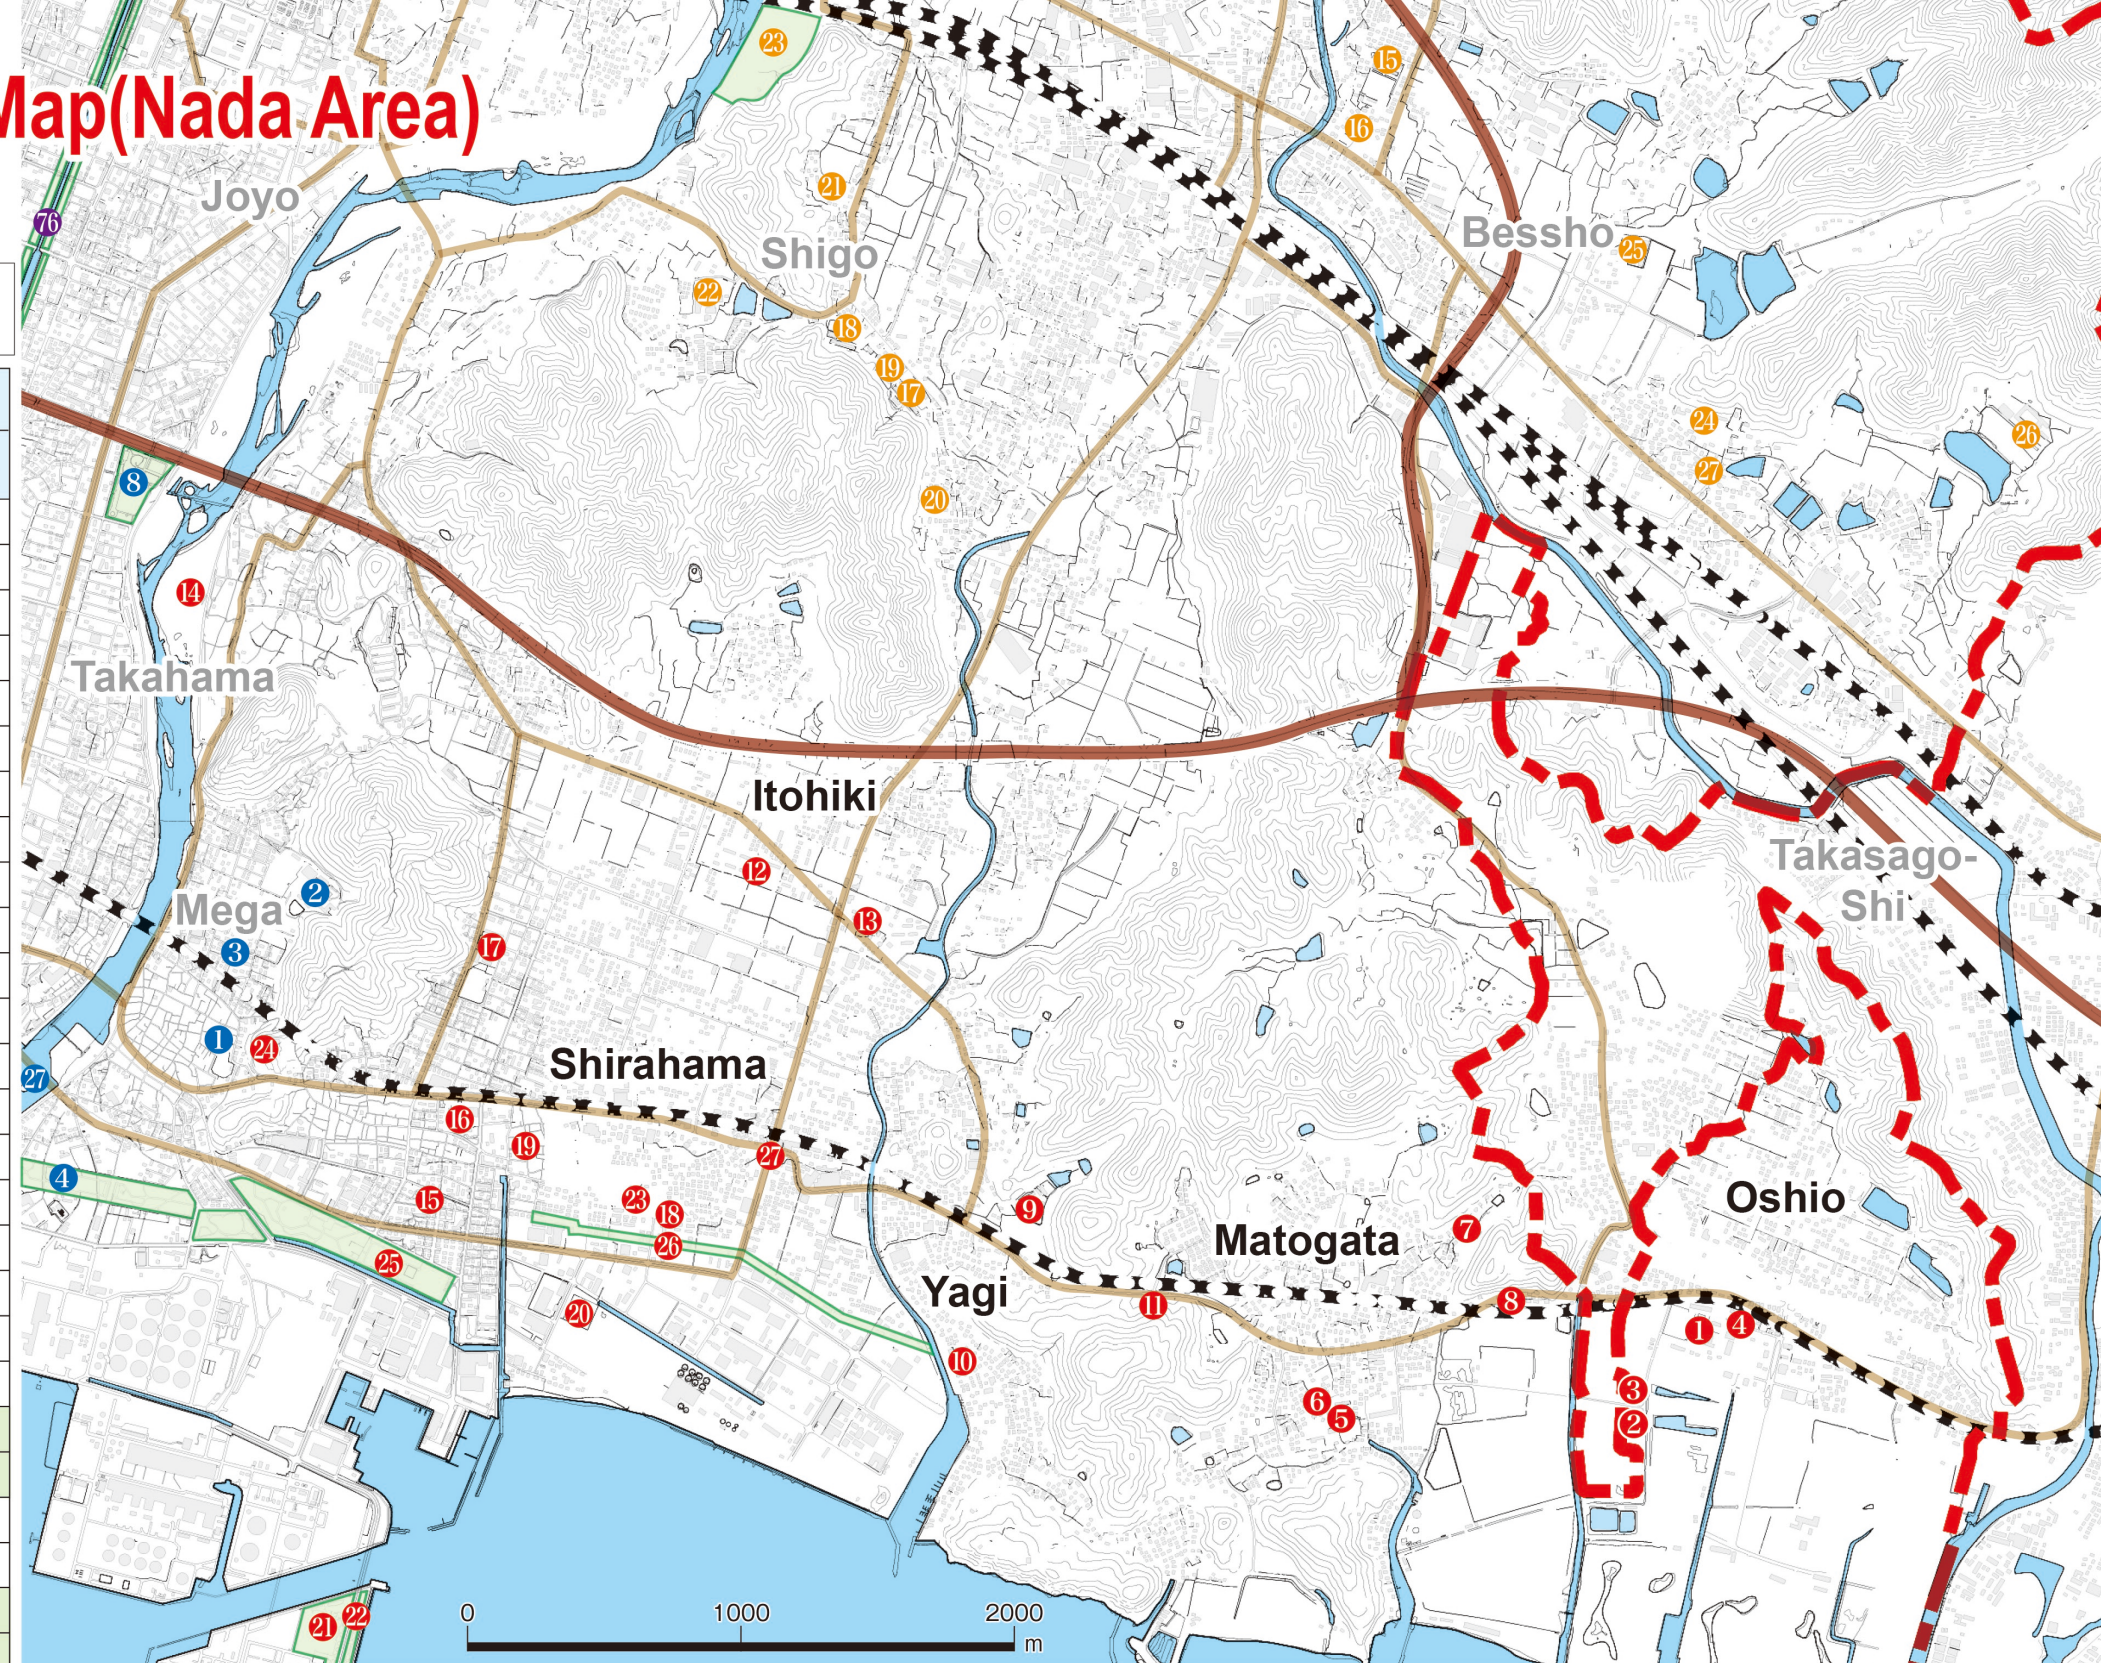

① Sites are listed by area. Please take the opportunity to find the emergency shelters that are easiest to access for you.

② Appointed Evacuation Shelters are marked on the legend as 「○」 for suitable to use and 「×」 for not suitable to use.

• During flooding and storm surges, in some cases, first floors of shelters marked as △ may be unusable.

* Flooding is when Ichikawa and other major rivers overflow.

• In the case of a landslide, for shelters marked as △: seek refuge on the 3rd floor and above, away from slopes, for shelters marked as △: only the gymnasium can be used.

* When a landslide disaster occurs, a landslide disaster warning will be released.

③ Locations marked in green on the table are large scale evacuation sites and correspond with the green areas on the map.

Himeji City Crisis Management Office TEL:079-221-2200

Updated March 2017

Number	Location	Address	Phone Number (079)	Appointed Evacuation Shelters						
				flood	land slide	storm surge	earth quake	tsunami	large scale fire	
1	Mega Elementary School	Shikama-ku, Mega 786-3	245-1120	△	○	○	○	○	—	
2	Shikama High School	Shikama-ku, Mega 672	245-1121	○	△	○	○	○	—	
3	Mega Community Center	Shikama-ku, Mega 170-6	245-6846	×	○	○	○	○	—	
4	Hamate Ryokuchi (Green Park) Mega District	Shikama-ku, Mega	—	—	—	—	○	×	○	
8	Takahama Sogo Park	Shikama-ku, Anase-ueki 1133 Hoka	—	—	—	—	○	○	○	
27	Ichikawa Hamate Ohashi Bridge Tsunami Evacuation Site	Shikama-ku, Nakashima ~ Shikama-ku, Mega	—	—	—	—	—	○	—	
76	Unga Park	Nanjo, Tsukuda-cho, Sanjo-cho 1-2chome, Shoda hoka	—	—	—	—	○	—	○	
15	Mikunino Elementary School	Mikunino-cho, Gochaku 1049-3	252-3696	○	○	—	○	—	—	
16	Mikunino Community Center	Mikunino-cho, Gochaku 1142-8	253-1876	○	○	—	○	—	—	
17	Shigo Elementary School	Shigo-cho, Sakamoto 227	252-3636	×	×	○	○	○	—	

Number	Location	Address	Phone Number (079)	Appointed Evacuation Shelters						
				flood	land slide	storm surge	earth quake	tsunami	large scale fire	
18	Shigo Middle School	Shigo-cho, Sakamoto 345-2	252-1467	○	△	○	○	○	—	
19	Shigo Community Center	Shigo-cho, Sakamoto 258-1	252-1424	△	○	○	○	○	—	
20	Minonosato Koryu Hall	Shigo-cho, Mino 964-5	252-6659	○	○	○	○	○	—	
21	Himeji Cultural Properties Center	Shigo-cho, Sakamoto 414-1	252-3950	○	○	○	○	○	—	
22	Himeji School for Students with Special Needs Gymnasium	Shigo-cho, Higashi Abo 476-1	285-3765	○	○	○	○	○	—	
23	Higashi Abo Ryokuchi (Green Space)	Shigo-cho, Higashi Abo Chisaki on the Left Side of Ichikawa River Bank	—	—	—	—	○	×	○	
24	Bessho Elementary School	Bessho-cho, Bessho 673	252-0849	×	×	—	○	—	—	
25	Higashi Middle School	Bessho-cho, Bessho 5-30-2	252-6210	○	○	—	○	—	—	
26	Himeji Bessho High School	Bessho-cho, Kitajuku 303	253-0755	×	×	—	○	—	—	
27	Bessho Community Center	Bessho-cho, Bessho 1717-4	253-0696	△	○	—	○	—	—