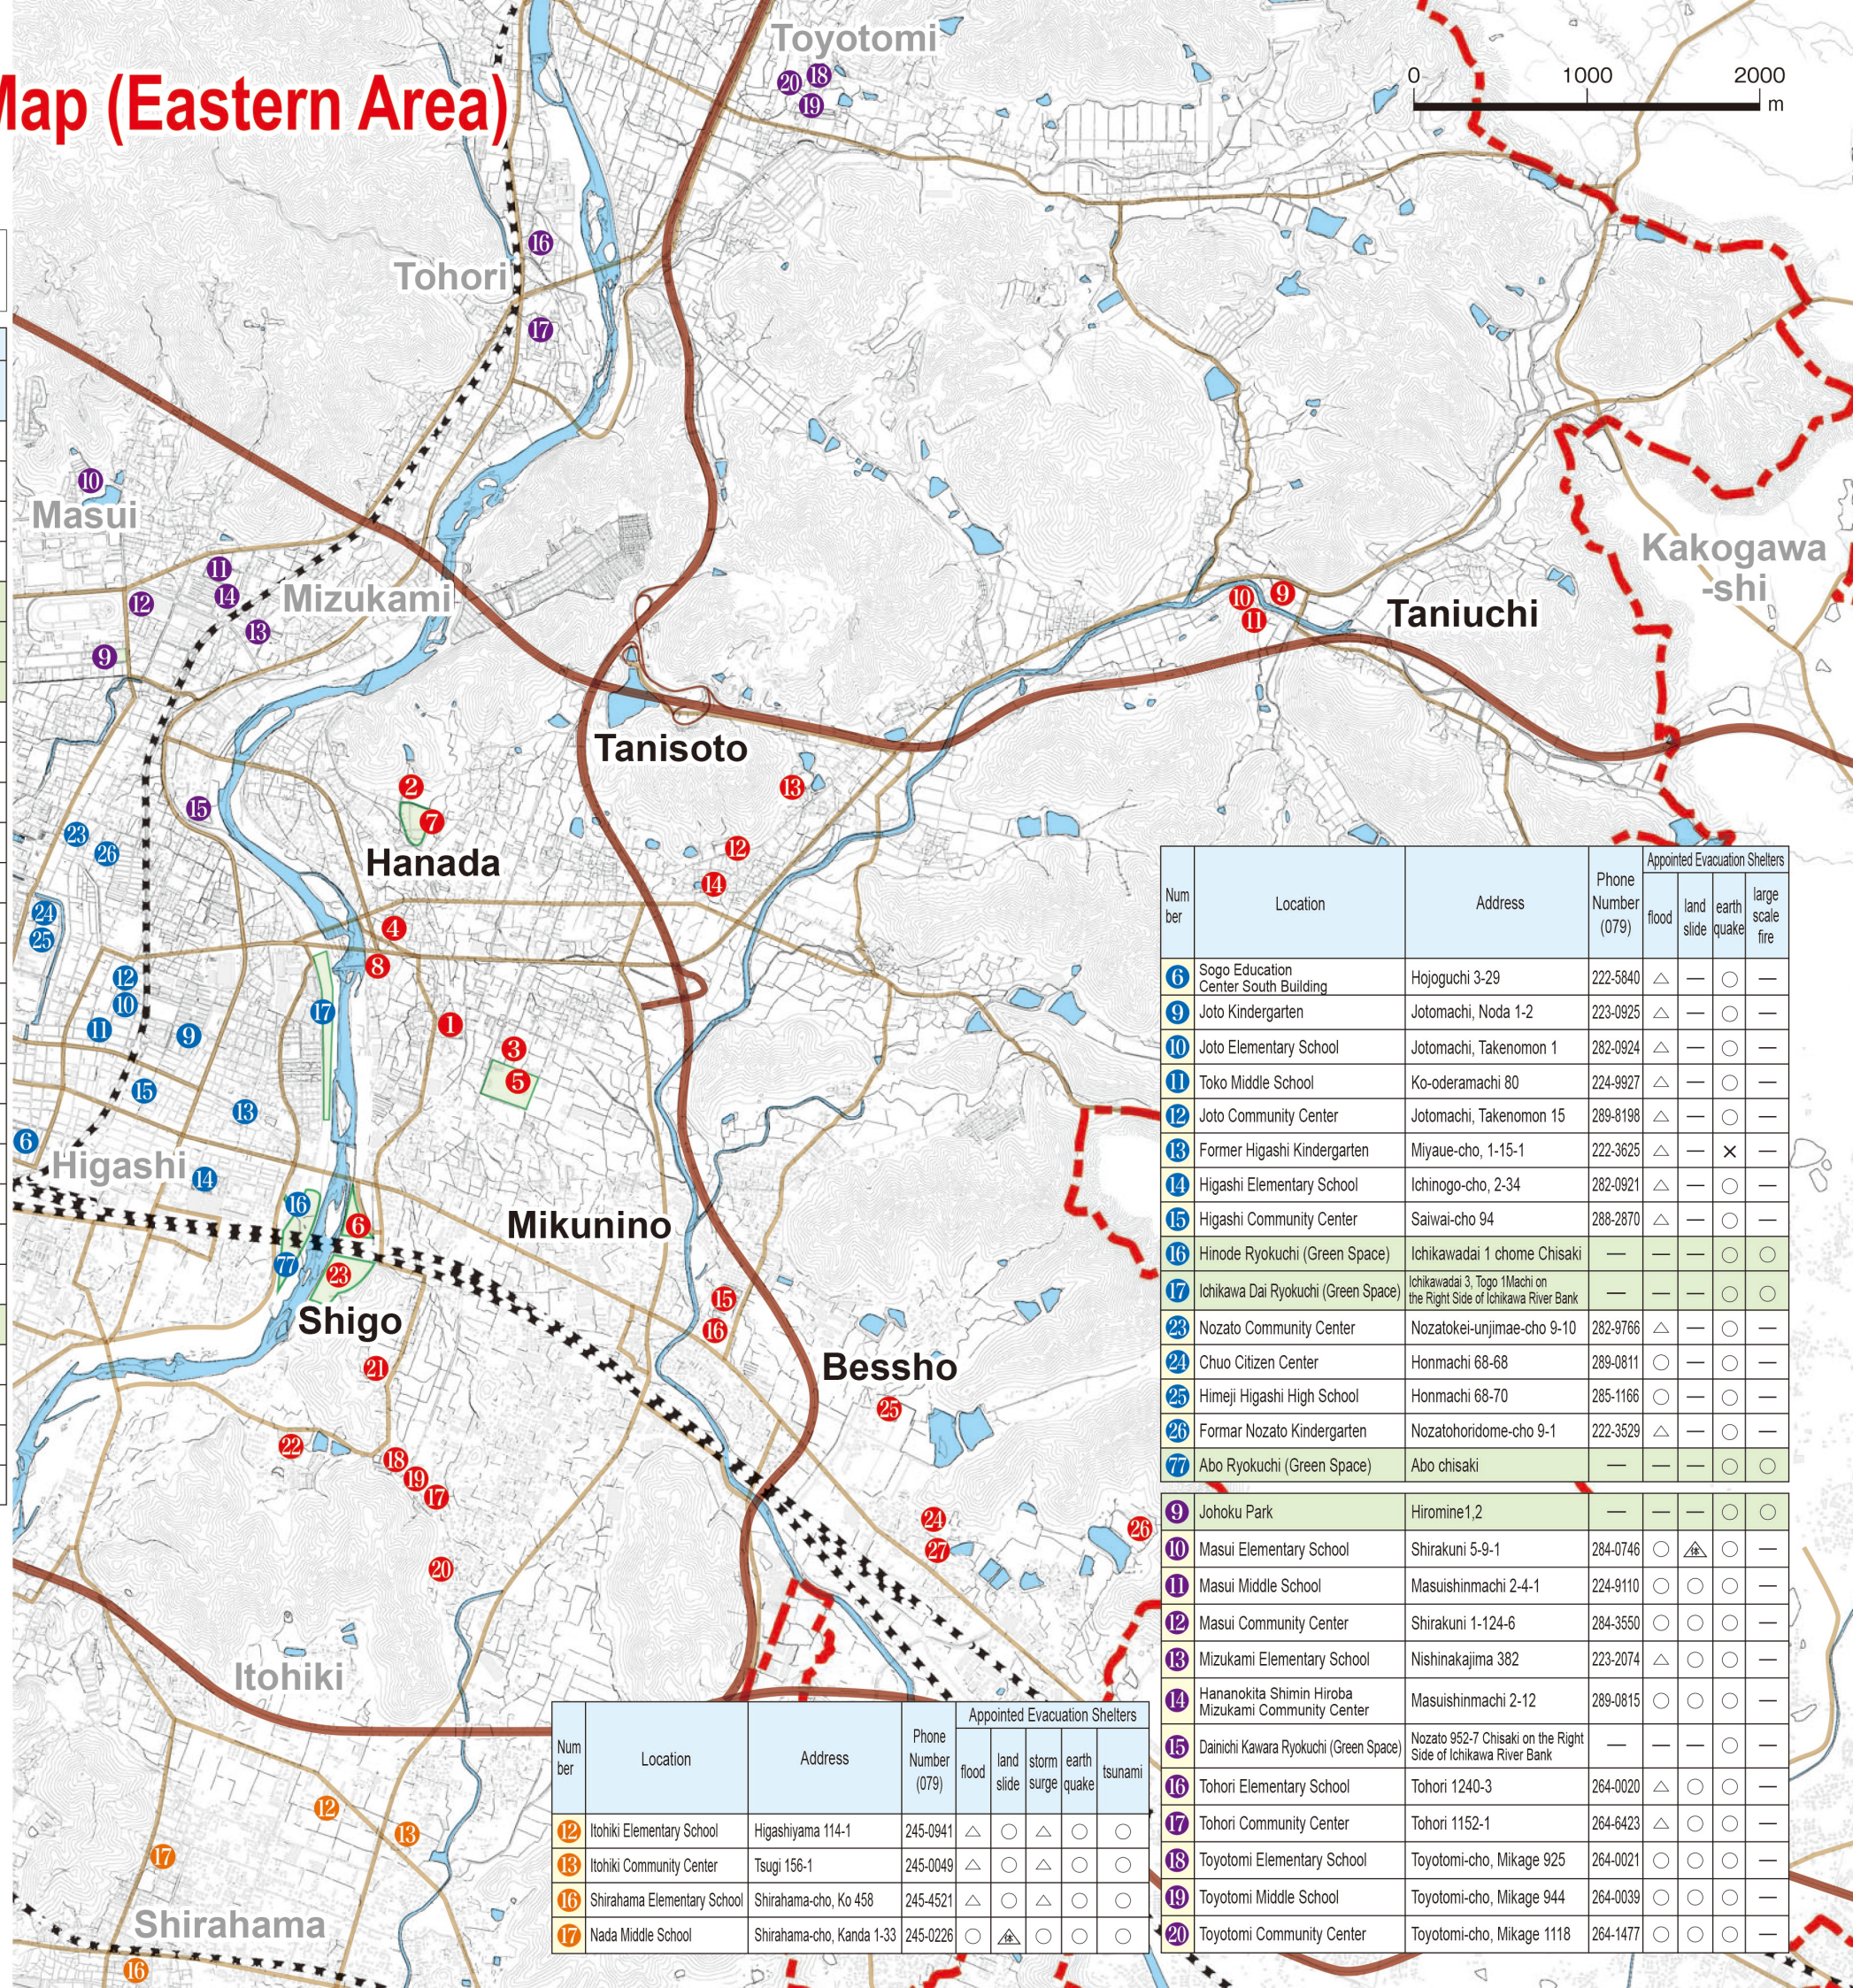

1. Sites are listed by area. Please take the opportunity to find the emergency shelters that are easiest to access for you.
2. Appointed Evacuation Shelters are marked on the legend as 「○」 for suitable to use and 「×」 for not suitable to use.
   - During flooding and storm surges, in some cases, first floors of shelters marked as △ may be unusable.
   - Flooding is when Ichikawa and other major rivers overflow.
   - In the case of a landslide, for shelters marked as △: It is possible to use the gymnasium.
   - When a landslide disaster occurs, a landslide disaster warning will be released.
3. Locations marked in green on the table are large scale evacuation sites and correspond with the green areas on the map.

Himeji City Crisis Management Office TEL:079-221-2200

Updated March 2017

Number	Location	Address	Phone Number (079)	Appointed Evacuation Shelters			
				flood	land slide	earthquake	large scale fire
6	Sogo Education Center South Building	Hojoguchi 3-29	222-5840	△	—	○	—
9	Joto Kindergarten	Jotomachi, Noda 1-2	223-0925	△	—	○	—
10	Joto Elementary School	Jotomachi, Takenomon 1	282-0924	△	—	○	—
11	Toko Middle School	Ko-oderamachi 80	224-9927	△	—	○	—
12	Joto Community Center	Jotomachi, Takenomon 15	289-8198	△	—	○	—
13	Former Higashi Kindergarten	Miyae-cho, 1-15-1	222-3625	△	—	×	—
14	Higashi Elementary School	Ichinogochi, 2-34	282-0921	△	—	○	—
15	Higashi Community Center	Saiwai-cho 94	288-2870	△	—	○	—
16	Hinode Ryokuchi (Green Space)	Ichikawadai 1 chome Chisaki	—	—	—	○	○
17	Ichikawa Dai Ryokuchi (Green Space)	Ichikawadai 3, Togo 1Machi on the Right Side of Ichikawa River Bank	—	—	—	○	○
23	Nozato Community Center	Nozatokei-unjimai-cho 9-10	282-9766	△	—	○	—
24	Chuo Citizen Center	Honmachi 68-68	289-0811	○	—	○	—
25	Himeji Higashi High School	Honmachi 68-70	285-1166	○	—	○	—
26	Formar Nozato Kindergarten	Nozatohoridome-cho 9-1	222-3529	△	—	○	—
77	Abo Ryokuchi (Green Space)	Abo chisaki	—	—	—	○	○

Number	Location	Address	Phone Number (079)	Appointed Evacuation Shelters				
				flood	land slide	storm surge	earthquake	tsunami
12	Itohiki Elementary School	Higashiyama 114-1	245-0941	△	○	△	○	○
13	Itohiki Community Center	Tsugi 156-1	245-0049	△	○	△	○	○
16	Shirahama Elementary School	Shirahama-cho, Ko 458	245-4521	△	○	△	○	○
17	Nada Middle School	Shirahama-cho, Kanda 1-33	245-0226	○	△	○	○	○

9	Johoku Park	Hiramine1,2	—	—	—	○	○
10	Masui Elementary School	Shirakuni 5-9-1	284-0746	○	△	○	—
11	Masui Middle School	Masuishinmachi 2-4-1	224-9110	○	○	○	—
12	Masui Community Center	Shirakuni 1-124-6	284-3550	○	○	○	—
13	Mizukami Elementary School	Nishinakajima 382	223-2074	△	○	○	—
14	Hananokita Shimin Hiroba Mizukami Community Center	Masuishinmachi 2-12	289-0815	○	○	○	—
15	Dainichi Kawara Ryokuchi (Green Space)	Nozato 952-7 Chisaki on the Right Side of Ichikawa River Bank	—	—	—	○	—
16	Tohori Elementary School	Tohori 1240-3	264-0020	△	○	○	—
17	Tohori Community Center	Tohori 1152-1	264-6423	△	○	○	—
18	Toyotomi Elementary School	Toyotomi-cho, Mikage 925	264-0021	○	○	○	—
19	Toyotomi Middle School	Toyotomi-cho, Mikage 944	264-0039	○	○	○	—
20	Toyotomi Community Center	Toyotomi-cho, Mikage 1118	264-1477	○	○	○	—