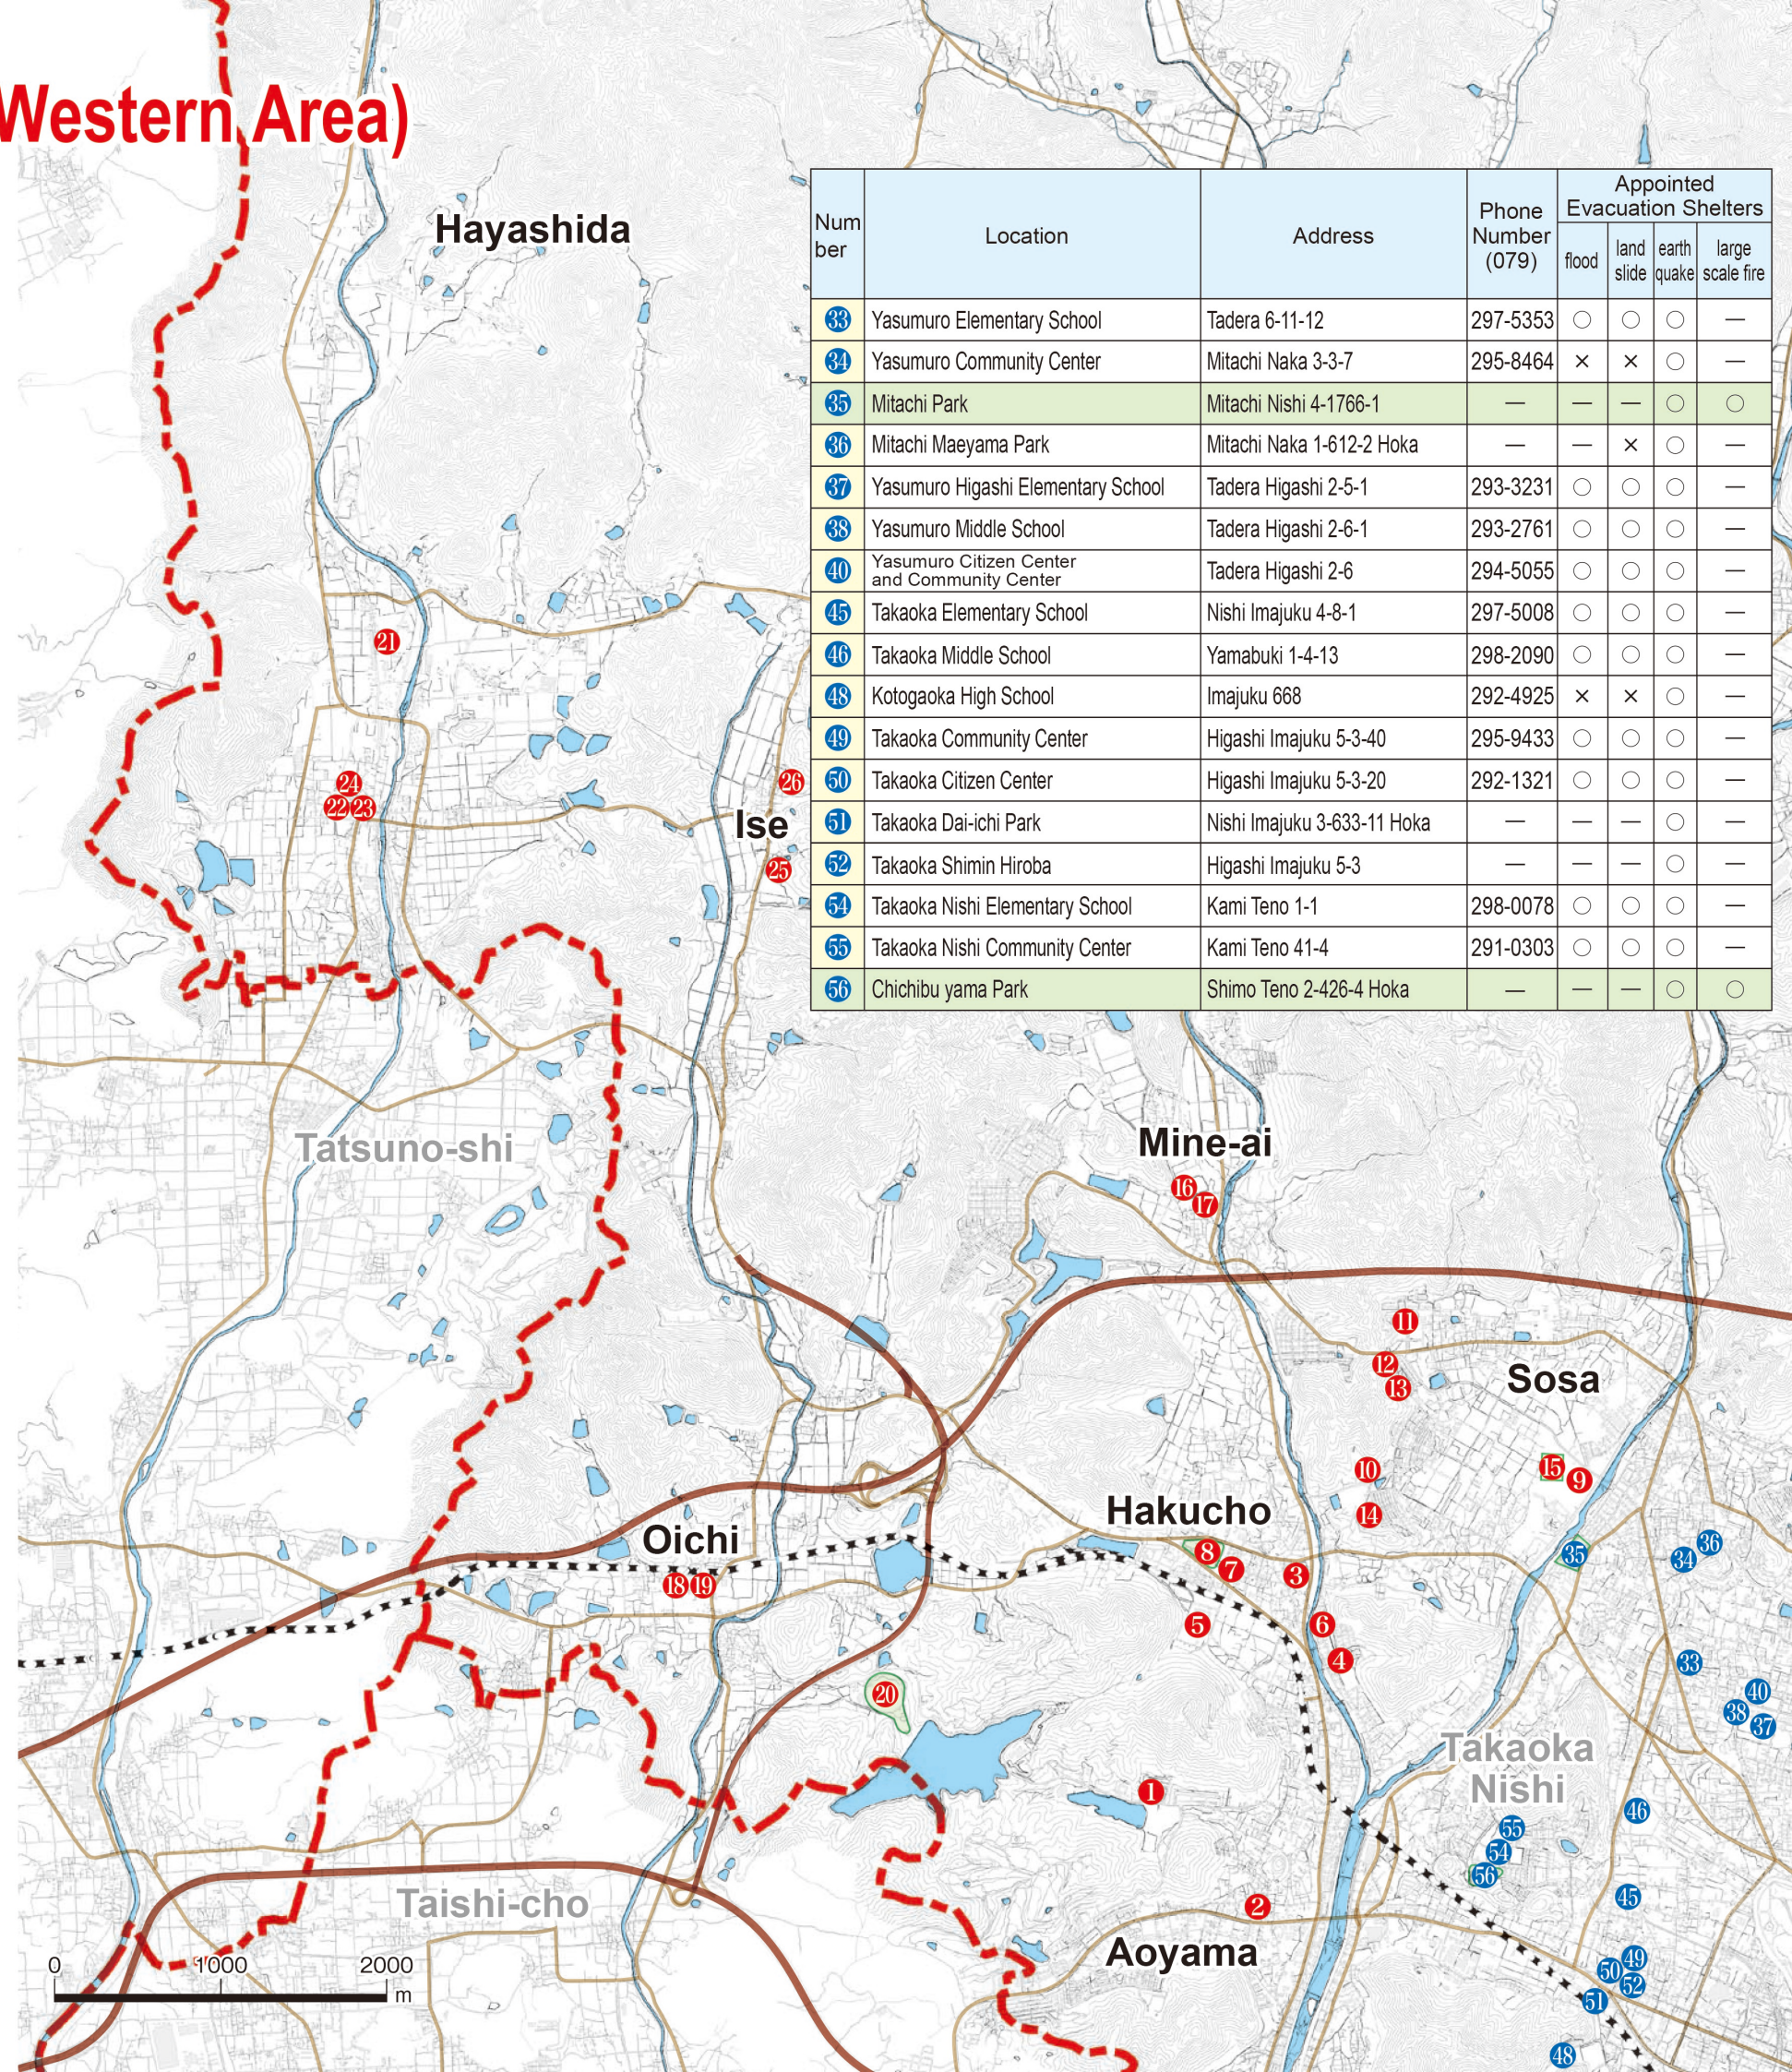

# Appointed Evacuation Shelter Map (Western Area)

Appointed Evacuation Shelters vary depending on disasters.  
Please use the appropriate evacuation shelter for each disaster.

Appointed Evacuation Shelters are locations to seek refuge in the case of imminent danger, and vary in suitability based on disasters like floods, landslides, storm surges, earthquakes, tsunamis, and large scale fires.

- Sites are listed by area. Please take the opportunity to find the emergency shelters that are easiest to access for you.
- Appointed Evacuation Shelters are marked on the legend as 「○」 for suitable to use and 「×