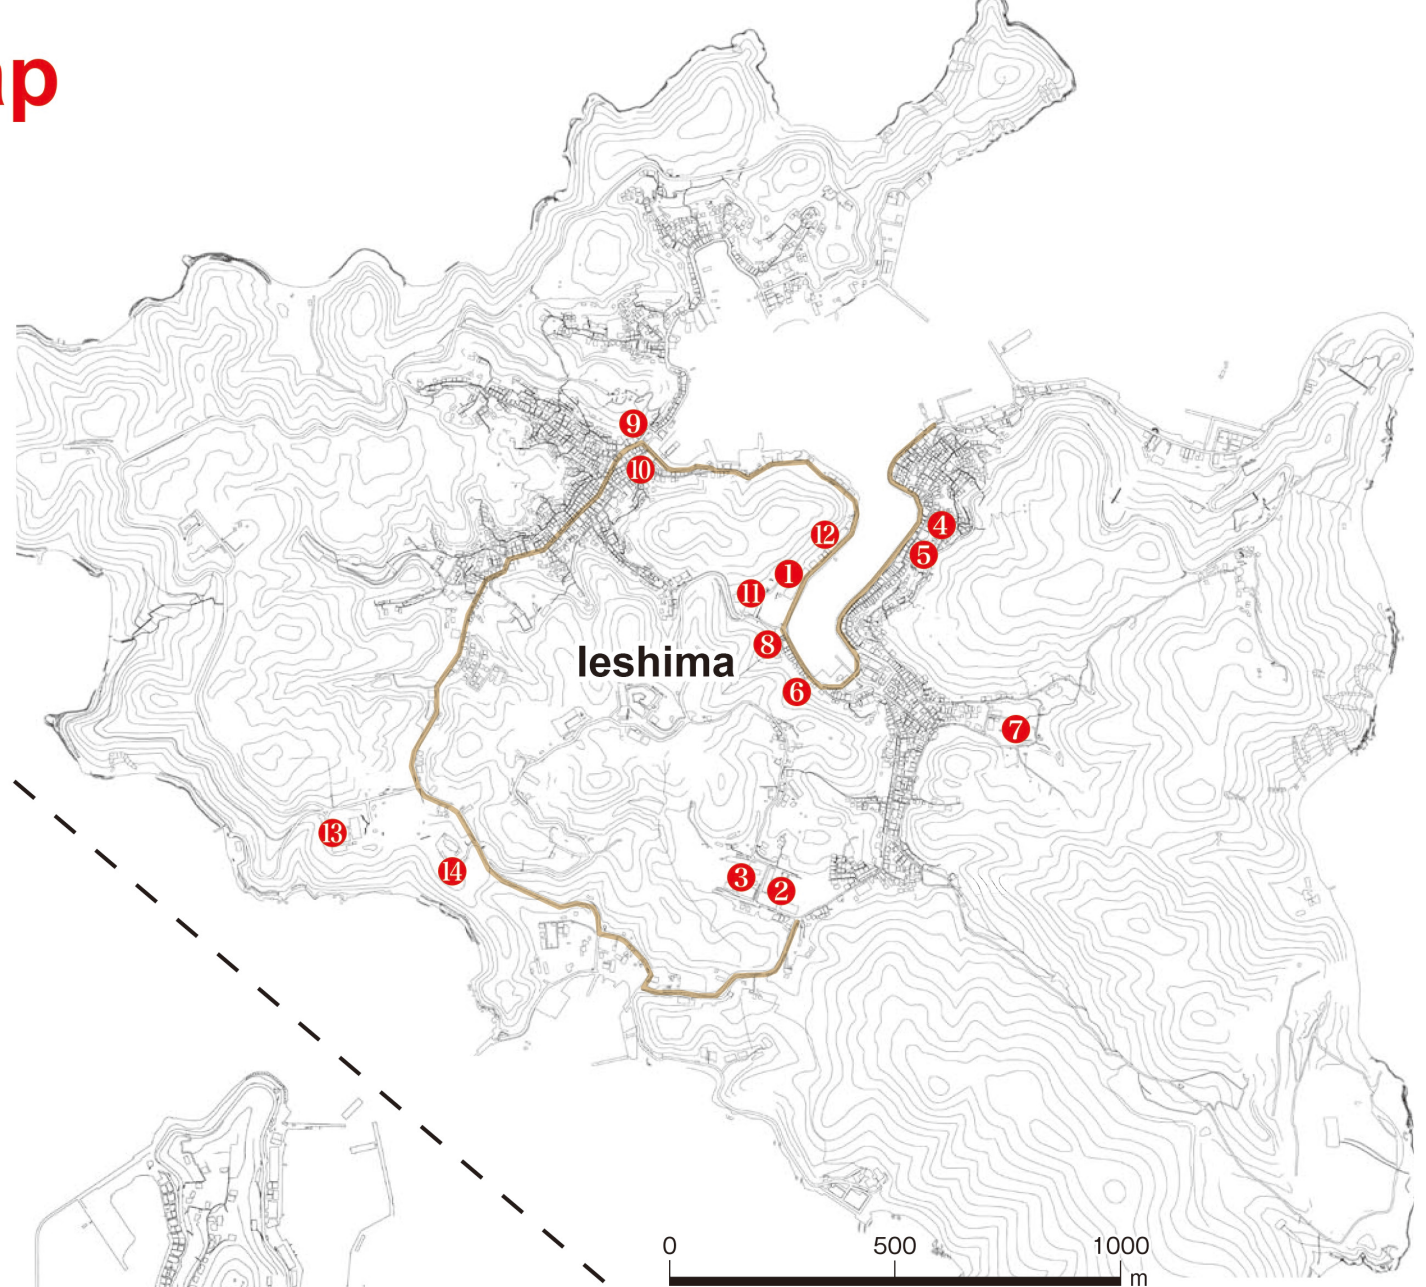

Number	Location	Address	Phone Number (079)	Appointed Evacuation Shelters				
				flood	land slide	storm surge	earth quake	tsunami
1	Ieshima Elementary School	Ieshima-cho, Maura 2141	325-0059	○	○	△	○	×
2	Ieshima Middle School	Ieshima-cho, Miya 1877-2	325-0049	○	○	○	○	○
3	Ieshima High School	Ieshima-cho, Miya 1759-1	325-0165	○	△	○	○	○
4	Miya Sogo Citizen Center	Ieshima-cho, Miya 1049	325-0005	○	○	△	○	○
5	Miya Citizen Assembly Hall	Ieshima-cho, Miya 1055	325-0224	○	○	△	×	○
6	Miya Disaster Prevention Assembly Hall	Ieshima-cho, Miya 1631-2	325-8055	○	○	△	○	○
7	Ieshima Miya Senior Citizen's Home	Ieshima-cho, Miya 1443	325-2460	○	○	○	○	○
8	Ieshima Health and Welfare Service Center	Ieshima-cho, Miya 2169	325-1428	×	×	△	○	○
9	Maura Sogo Citizen's Center	Ieshima-cho, Maura 571	325-0214	○	○	○	○	○
10	Maura Citizen's Assembly Hall	Ieshima-cho, Maura 2379	325-2236	○	○	○	×	○
11	Ieshima Kindergarten	Ieshima-cho, Maura 2152	325-1802	○	○	○	○	○
12	Ieshima Community Center	Ieshima-cho, Maura 2137-1	325-2331	○	○	△	○	○
13	Ieshima B&G Ocean Center	Ieshima-cho, Maura 1732-73	325-1000	○	○	○	○	○
14	Ieshima Senior Citizen's Welfare Center	Ieshima-cho, Maura 1769	325-2330	○	○	○	○	○
15	Boze Elementary School	Ieshima-cho, Boze 415-1	326-0015	○	○	○	○	○
16	Boze Middle School	Ieshima-cho, Boze 430-1	326-0033	○	△	△	○	○
17	Ieshima Gunto Development Sogo Center	Ieshima-cho, Boze 186	327-1001	×	×	○	○	○
18	Boze Sports Center	Ieshima-cho, Boze 700-24	327-1900	○	○	○	○	○
19	Boze Kindergarten	Ieshima-cho, Boze 303-3	326-0044	○	○	○	○	○
20	Boze Youth Center	Ieshima-cho, Boze 143	327-1237	○	○	○	○	○
21	Boze Tanga Senior Citizen Home	Ieshima-cho, Miya 2165-11	325-2007	×	×	○	○	○

- ① Sites are listed by area. Please take the opportunity to find the emergency shelters that are easiest to access for you.
- ② Appointed Evacuation Shelters are marked on the legend as 「○」 for suitable to use and 「×」 for not suitable to use.
  - In the case of flood, for shelters marked as △: first floors cannot be used.
  - In the case of a landslide, for shelters marked as △: only the gymnasium can be used.
- When a landslide disaster occurs, a landslide disaster warning will be released.

Himeji City Crisis Management Office TEL 079-221-2200
Updated March 2017