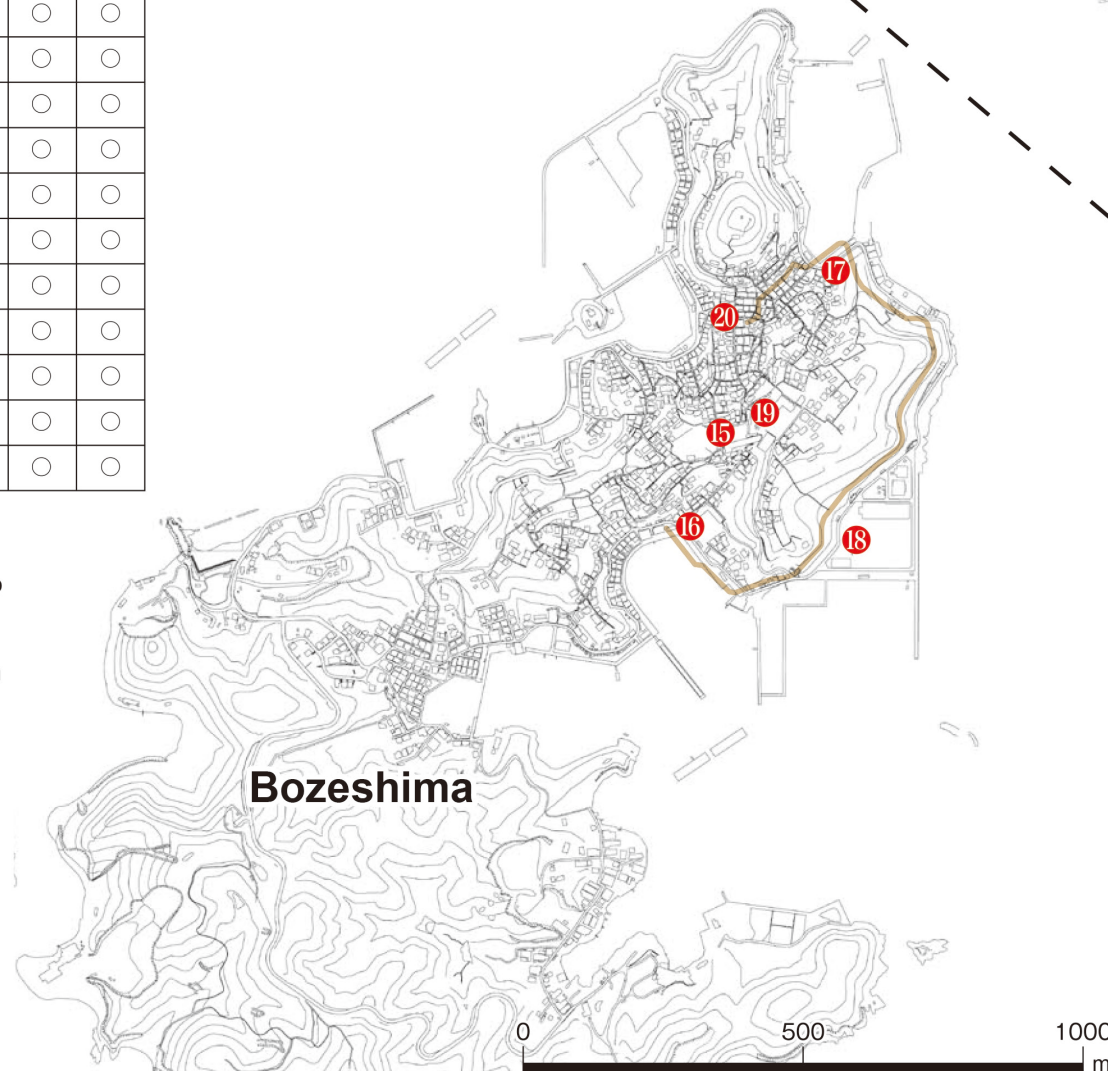

Appointed Evacuation Shelter Map (Ieshima Area)

Appointed Evacuation Shelters vary depending on disasters.
Please use the appropriate evacuation shelter for each disaster.

Appointed Evacuation Shelters are locations to seek refuge in the case of imminent danger, and vary in suitability based on disasters like floods, landslides, storm surges, earthquakes, tsunamis, and large scale fires.

- ① Sites are listed by area. Please take the opportunity to find the emergency shelters that are easiest to access for you.
- ② Appointed Evacuation Shelters are marked on the legend as 「○」 for suitable to use and 「×」 for not suitable to use.
 - In the case of flood, for shelters marked as △: first floors cannot be used.
 - In the case of a landslide, for shelters marked as △: only the gymnasium can be used.
- * When a landslide disaster occurs, a landslide disaster warning will be released.